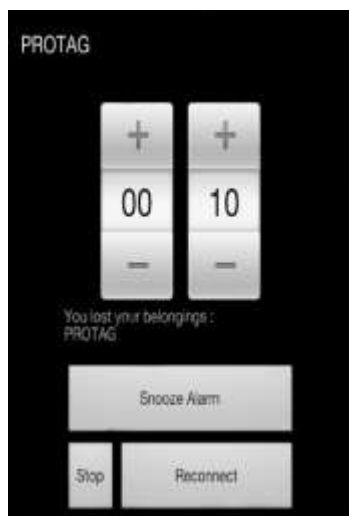

Fig1: intelligent alert

It uses alert box, whenever a PROTAG mechanism is beyond the set protection distance, the app will alert you and you select one of the 3 options, and it is shown in Fig 2: Alert box.

- ❖ **Snooze alarm**- snooze the alarm for a era of period accordingly to the dials.
- ❖ **Reconnect** – endeavor to reconnect to the PROTAG device.
- ❖ **Stop** – halt monitoring the PROTAG device.

Fig 2: Alert box

2.2. Intelligent locator

In a busy date you capitulated your thing that could’nt recalled by you. But PROTAG app records the capitulated recognized period and locale of the capitulated item. This method, we can facilely recognize the capitulated item by retracing your steps. It will notify to the PROTAG draw, it is shown in Fig 3: notify to PROTAG trace.

Fig 3: notify to PROTAG trace

The intelligent locator are utilized in PROTAG ELITE to find capitulated items and it is shown in the Fig 4: intelligent locator

Fig 4: intelligent locator

In supplement to alerts, the app will reclaim locale data from phone and record it. By employing Fig 5: last recognized locale, you can retrace your steps and revisit to that locale to recoup your belongings.