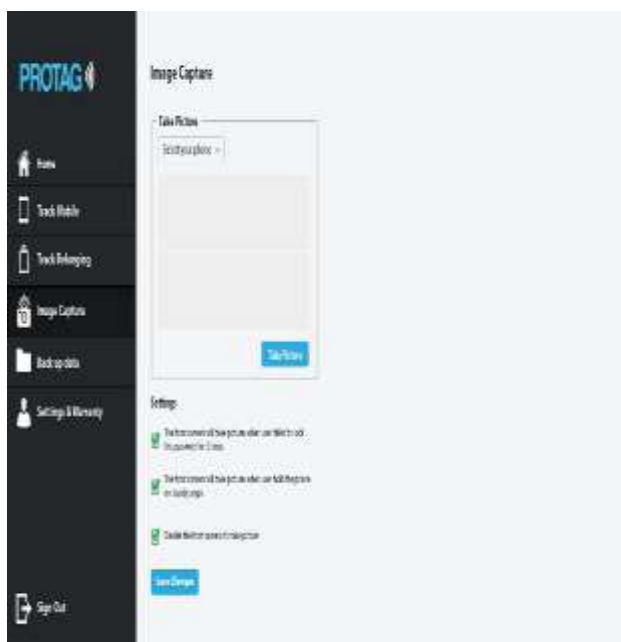

2.5. Mobile security

In continuing, if phone is capitulated way, you can lock and back it up remotely from your online report – and even seize a photo of the thief. Whereas in counseled, if the robber switches the SIM card, the protection feature in the PROTAC APP arrests the features of the new SIM card and reports to your secondary emergency number. Fig 8: think of pursuing is given below,

Fig 8: think of tracking

You trail your mobile by employing this mechanisms and the Fig 9: trail mobile is shown below,

Fig 9: trail mobile

2.5.1. Picture capture

It has the ability to seize picture alongside the front camera of the phone to find out who seized your phone and they are shown in the Fig 10: picture capture,

Fig 10: picture capture

2.6. Features of PROTAG

PROTAG ELITE is utilized find the last capitulated items for Android and IOS. It uses built-in USB seaport to long permanent recharge. ELITE alert you whenever your valuables and phone are left behind. It will be drew by PROTAG TRACE report via online. Draw deeds as a centralized arrangement for all your PROTAG mechanism and mobile protection features, such as remotely locking, backing up and stroking